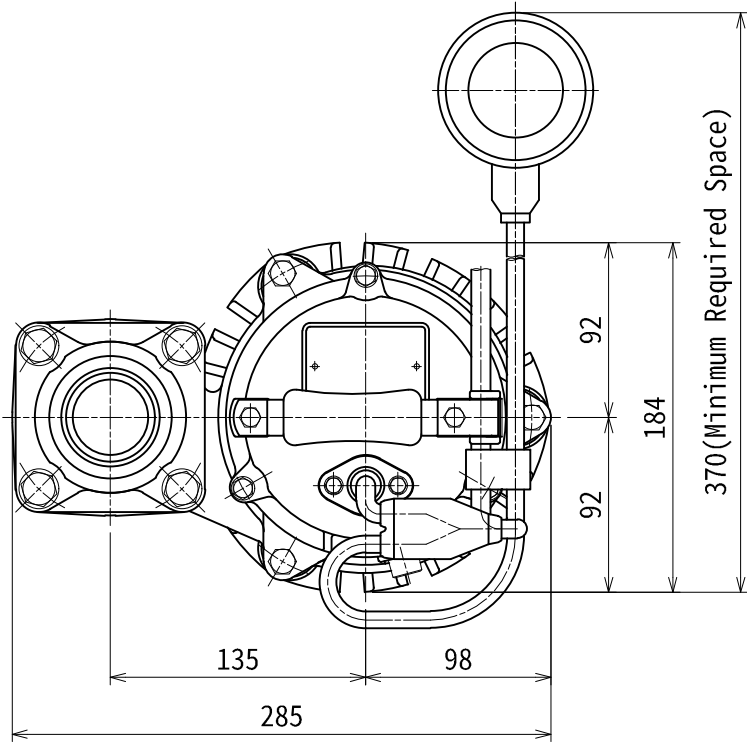

DIMENSION DRAWING		No.	No.	J4-49300-2
TYPE	Submersible Portable Dewatering Pump(Automatic)	MODEL	HSZ2.75S -52/62	

Approximate
Weight(※)
16.4kg
※excluding cable

The Shape of the plug