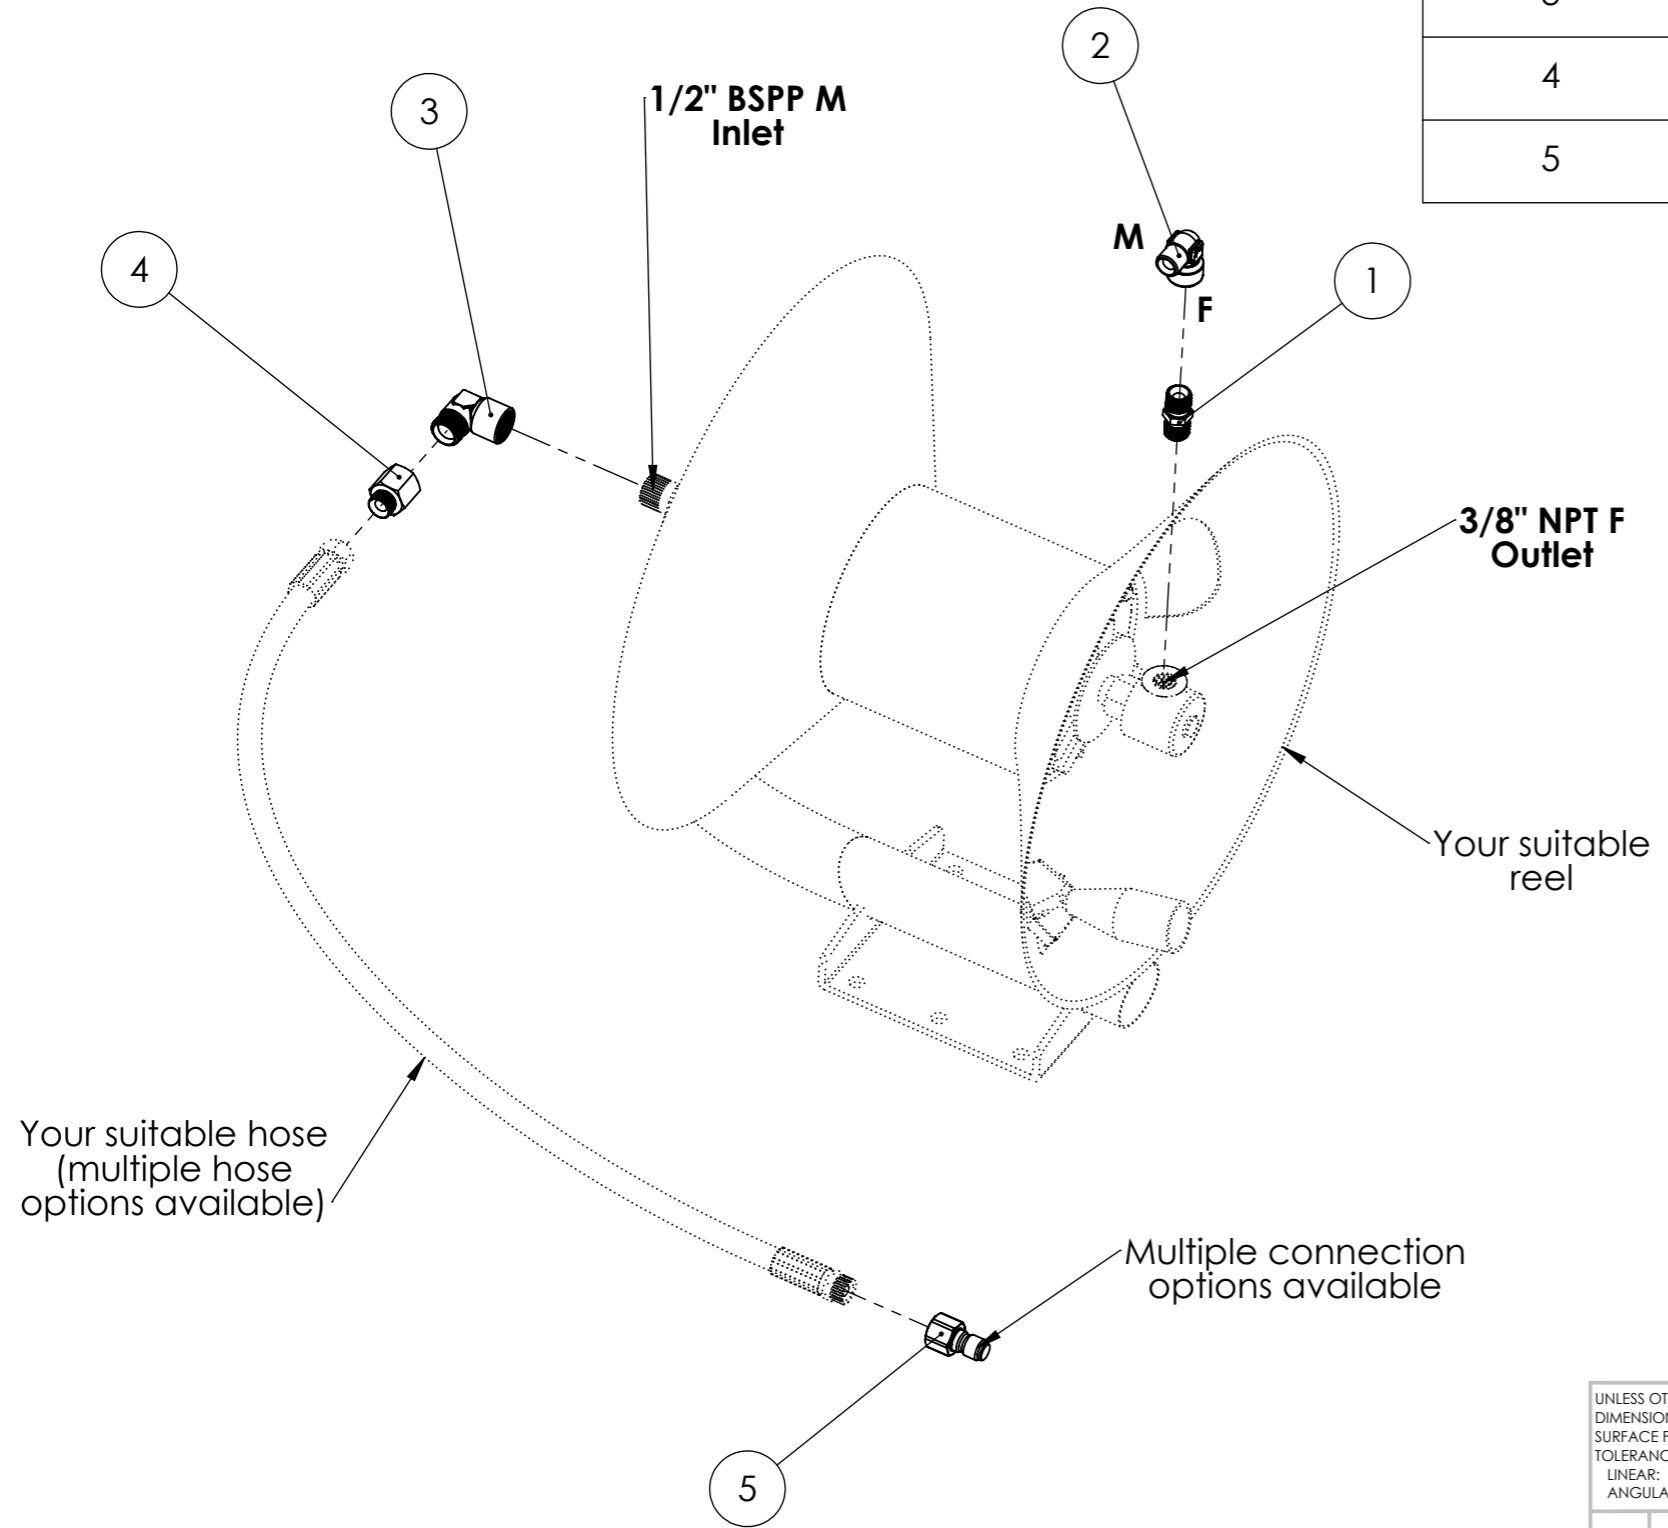

8 7 6 5 4 3 2 1

ITEM NO.	PART NUMBER	DESCRIPTION	QTY.
1	165 BTM-NTM-0606	3/8 MNPT x 3/8 MBSPT Nipple	1
2	155 R00000310	Brass Elbow Fitting G3/8" F x G3/8" M	1
3	155 R00000311	Brass Elbow Fitting G1/2" F x G1/2" M	1
4	148 576 69	Reduction Nipple 1/2-3/8 S/S	1
5	145 26.2007.51R	ARS350 Plug 3/8 F	1

Your suitable hose
(multiple hose
options available)

Multiple connection
options available

Suits **125 85.402.099, 125 85.402.100 & 125 85.402.102** reels.

UNLESS OTHERWISE SPECIFIED: DIMENSIONS ARE IN MILLIMETERS SURFACE FINISH: TOLERANCES: LINEAR: ANGULAR:				FINISH:		DEBURR AND BREAK SHARP EDGES			
DRAWN Kishwar A		SIGNATURE		DATE 12/05/23		REVISIONS			
CHK'D Dominic R								Connection Options Suits 099,100 & 102 reels	
APPVD Daryl B									
MFG								Hose Reel Fittings	
Q.A						MATERIAL:		A3	
						WEIGHT:		SCALE:1:20	
								SHEET 1 OF 1	

NOTE: Reel & hose not included.

8 7 6 5 4 3 2 1